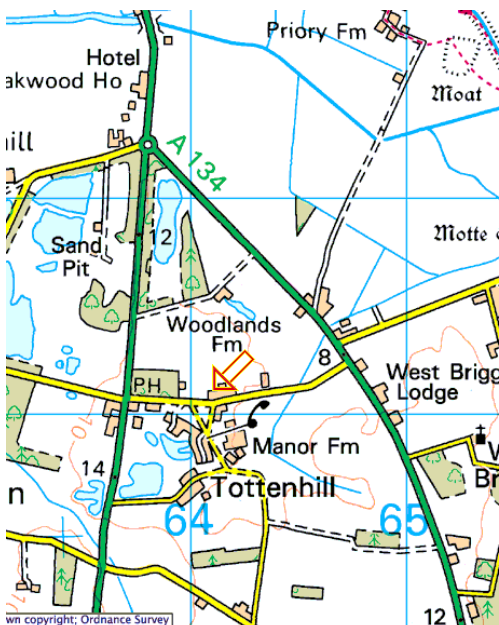

Events 2009

The Friendly Beekeepers of Norfolk

The Association Apiary Flitcham

Sat Nav post code : PE31 6BT

The apiary is courtesy of Abbey Farm at Flitcham , just off the main A148 Lynn to Fakenham road, about 5 miles from Lynn

Tottenhill Village Hall

Sat Nav post code : PE33 0RS

Tottenhill is about 5 miles south of the Hardwick Roundabout on the A10 toward Downham Market