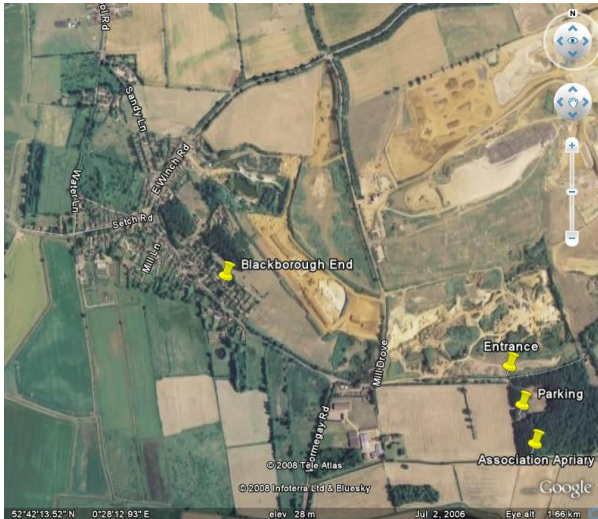

FOR MAPS of EVENT LOCATIONS, PLEASE TURN OVER

FULL DETAILS OF EVENTS WILL BE MADE AVAILABLE NEARER THE TIME AND WILL ALSO BE AVAILABLE ON THE WEBSITE at www.wnklba.co.uk

West Norfolk & King's Lynn Beekeepers Association

Events 2009

The Friendly Beekeepers of Norfolk

The Association Apiary Flitcham

Sat Nav post code : PE31 6BT

The apiary is courtesy of Abbey Farm at Flitcham , just off the main A148 Lynn to Fakenham road, about 5 miles from Lynn

The Association Training Apiary

Sat Nav post code : PE32 1SQ.

The Training Apiary is courtesy of Mrs. Ann Carter of Priory Farm at Blackborough End. , about 10 minutes along the A47 from Lynn to Norwich.

Tottenhill Village Hall

Sat Nav post code : PE33 0RS

Tottenhill is about 5 miles south of the Hardwick Roundabout on the A10 toward Downham Market